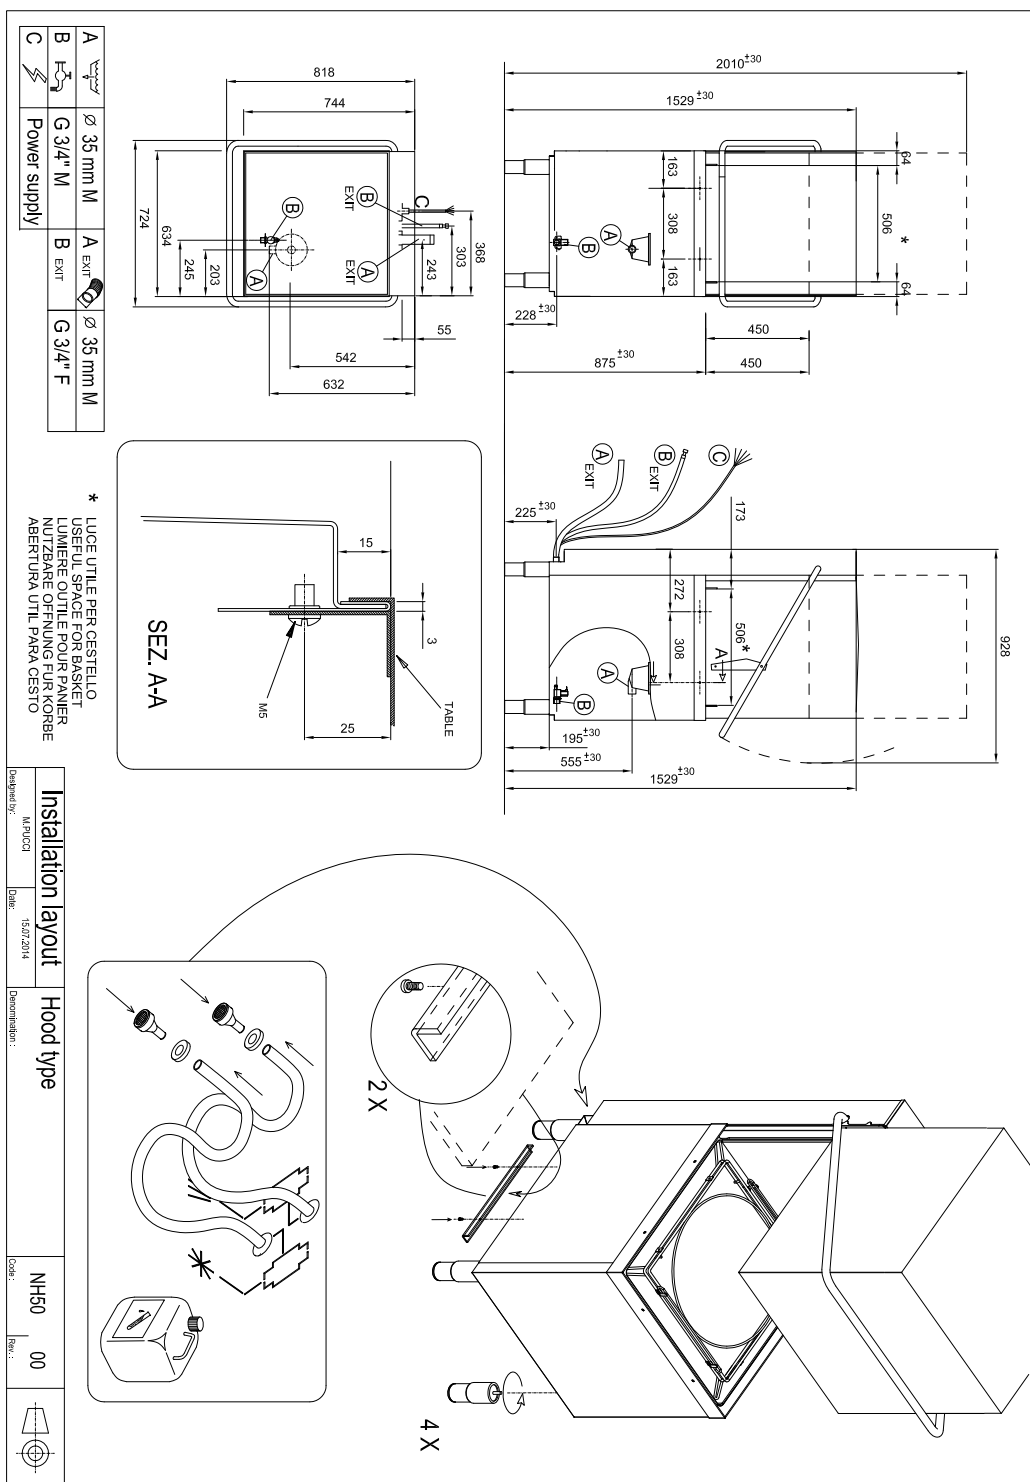

Technical data sheet

Product features

Hood type dishwasher single skin with drain pump controls on TOP 50x50 - 400 V

| | | |
|--------------|-----------------|----------|
| Model | SAP Code | 00011316 |
|--------------|-----------------|----------|

Technical data sheet

Technical drawing

Hood type dishwasher single skin with drain pump controls on TOP 50x50 - 400 V

Model

SAP Code

00011316

Technical data sheet

Product benefits

Hood type dishwasher single skin with drain pump controls on TOP 50x50 - 400 V

| | | |
|--------------|-----------------|----------|
| Model | SAP Code | 00011316 |
|--------------|-----------------|----------|